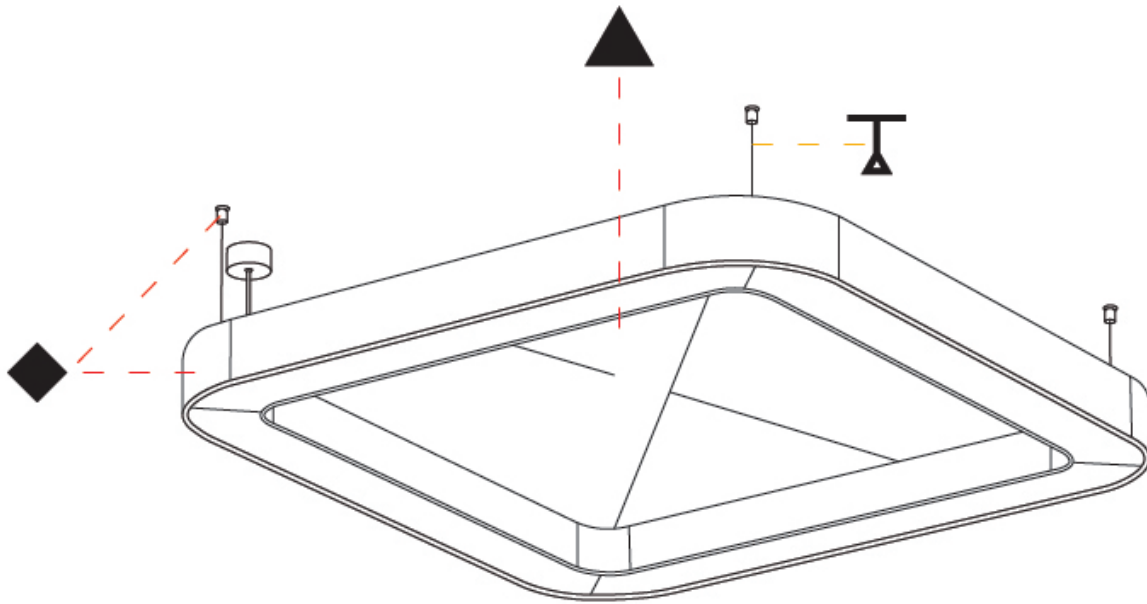

A300734-

PROJECT	_____
TYPE	_____
SPECIFIER	_____
QUANTITY	_____
DATE	_____

A