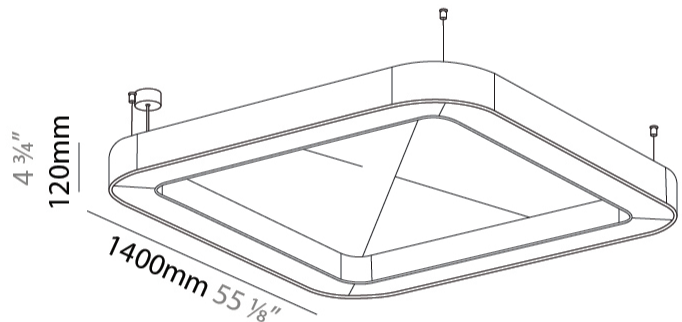

GENERAL

Series: Quantum Acoustic
Partner: Prolicht
Division: Architectural
Installation: Suspension
Product Type: Acoustic
Mounting Location: Ceiling
Light Distribution: Direct

PHYSICAL

Shape: Round
Length (mm): 1400
Length (in): 55 1/8
Width (mm): 1400
Width (in): 55 1/8
Height (mm): 120
Height (in): 4 3/4

Diffuser: [PMMA - Opal / Micro-Prism](#)
Fixture Finish: [SSR / BKV / CWI / CRY / HAB / UFT / ITA / RUA / FTG / MYG / LOD / PUS / FRO / FUP / KIA / POP / BLS / SPG / MEY / GOH / CHC / COM / ABZ / JAG / OBR / MOS / ROR](#)

Acoustic Finish: [SFW / CYW / SEE / SYN / MTS / PMB / TTN / CYB / STO / DPE / BES / SHB / ARE / ANE / VRD / CRF](#)

Fixture Material: Aluminum
Primary Material: Acoustic
Cable Details: 2000mm / 78 3/4" or 6000mm / 236 1/4" Transparent Cable

ELECTRICAL

Lamp Type: LED (Zhaga Standard)
Input Wattage (W): 78.3
Total Output Wattage (W): 71.2
Dimming: [Tri-Mode (Non-Dimming and Phase Dimming (120Vac only) and 0-10V Dimming)](#)
Driver Included: Yes
Driver Location: Integrated
Driver Class: Class 2
Input Voltage (V): 120

LED

Color Temperature (°K): [2700 / 3000 / 3500 / 4000](#)
Max. Delivered Lumen (lm): 6639 / 6871 / 8068 / 6985
Nominal Lumen (lm): 10213 / 6871 / 12412 / 10747
CRI: >90 CRI
Lamp Life (hrs): 50000

OPTICAL

RATINGS AND CERTIFICATIONS

Certified By: CSA Certified to UL and CSA Standards
IP rating: IP20