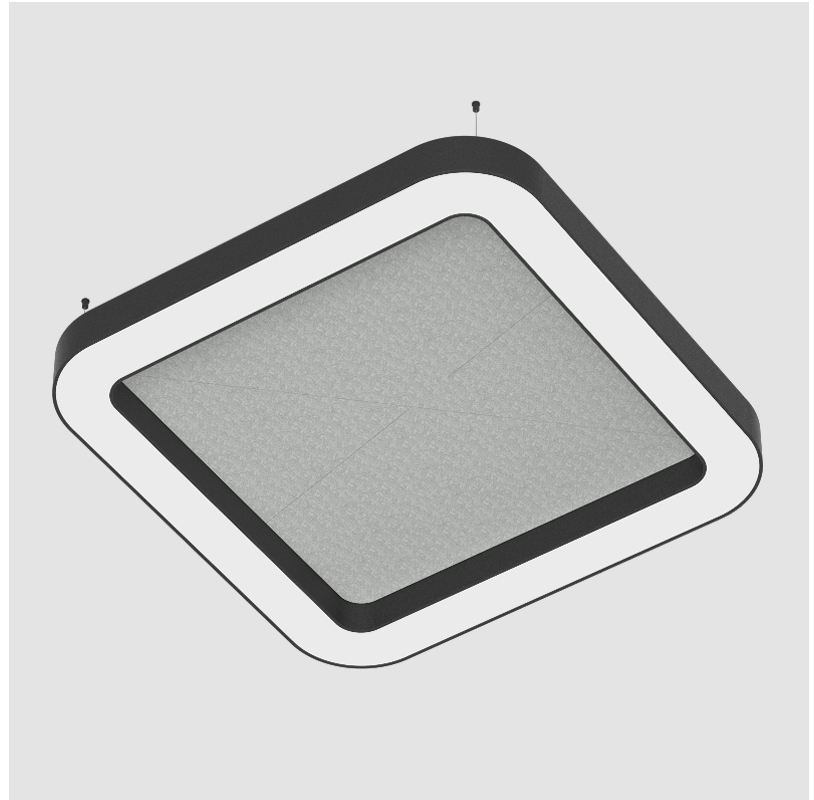

GENERAL

Series: Quantum Acoustic
Partner: Prolicht
Division: Architectural
Installation: Suspension
Product Type: Acoustic
Mounting Location: Ceiling
Light Distribution: Direct

PHYSICAL

Shape: Round
Length (mm): 1400
Length (in): 55 1/8
Width (mm): 1400
Width (in): 55 1/8
Height (mm): 120
Height (in): 4 3/4

Diffuser: [PMMA - Opal / Micro-Prism](#)
Fixture Finish: [SSR / BKV / CWI / CRY / HAB / UFT / ITA / RUA / FTG / MYG / LOD / PUS / FRO / FUP / KIA / POP / BLS / SPG / MEY / GOH / CHC / COM / ABZ / JAG / OBR / MOS / ROR](#)

Acoustic Finish: [SFW / CYW / SEE / SYN / MTS / PMB / TTN / CYB / STO / DPE / BES / SHB / ARE / ANE / VRD / CRF](#)

Fixture Material: Aluminum
Primary Material: Acoustic
Cable Details: 2000mm / 78 3/4" or 6000mm / 236 1/4" Transparent Cable

ELECTRICAL

Lamp Type: LED (Zhaga Standard)
Input Wattage (W): 78.3
Total Output Wattage (W): 71.2
Dimming: [Tri-Mode (Non-Dimming and Phase Dimming (120Vac only) and 0-10V Dimming)](#)
Driver Included: Yes
Driver Location: Integrated
Driver Class: Class 2
Input Voltage (V): 120

LED

Color Temperature (°K): [2700 / 3000 / 3500 / 4000](#)
Max. Delivered Lumen (lm): 6639 / 6871 / 8068 / 6985
Nominal Lumen (lm): 10213 / 6871 / 12412 / 10747
CRI: >90 CRI
Lamp Life (hrs): 50000

OPTICAL

RATINGS AND CERTIFICATIONS

Certified By: CSA Certified to UL and CSA Standards
IP rating: IP20