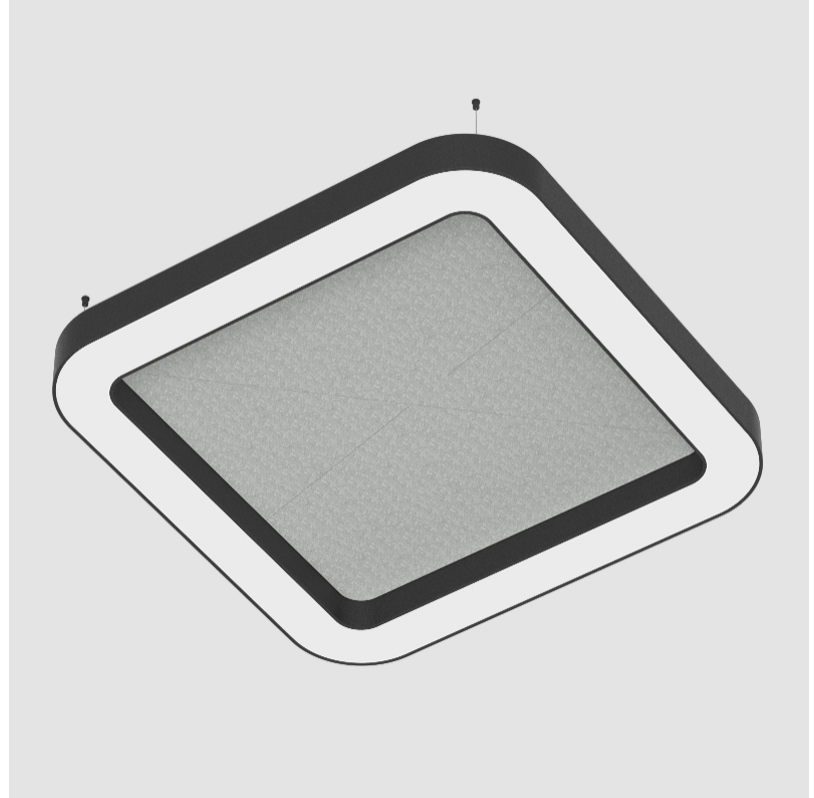

GENERAL

Series: Quantum Acoustic
Partner: Prolicht
Division: Architectural
Installation: Suspension
Product Type: Acoustic
Mounting Location: Ceiling
Light Distribution: Direct / Indirect

PHYSICAL

Shape: Round
Length (mm): 1400
Length (in): 55 7/8
Width (mm): 1400
Width (in): 55 7/8
Height (mm): 120
Height (in): 4 3/4

Diffuser: [PMMA - Opal / Micro-Prism](#)
Fixture Finish: [SSR / BKV / CWI / CRY / HAB / UFT / ITA / RUA / FTG / MYG / LOD / PUS / FRO / FUP / KIA / POP / BLS / SPG / MEY / GOH / CHC / COM / ABZ / JAG / OBR / MOS / ROR](#)

Acoustic Finish: [SFW / CYW / SEE / SYN / MTS / PMB / TTN / CYB / STO / DPE / BES / SHB / ARE / ANE / VRD / CRF](#)

Fixture Material: Aluminum
Primary Material: Acoustic
Cable Details: 2000mm / 78 3/4" or 6000mm / 236 1/4" Transparent Cable

ELECTRICAL

Lamp Type: LED (Zhaga Standard)
Input Wattage (W): 117.5
Total Output Wattage (W): 106.3
Dimming: [Tri-Mode (Non-Dimming and Phase Dimming (120Vac only) and 0-10V Dimming)](#)
Driver Included: Yes
Driver Location: Integrated
Driver Class: Class 2
Input Voltage (V): 120 - 277

LED

Color Temperature (°K): [2700 / 3000 / 3500 / 4000](#)
Max. Delivered Lumen (lm): Max 11338
Nominal Lumen (lm): Max 17519
CRI: >90 CRI
Lamp Life (hrs): 50000

OPTICAL

RATINGS AND CERTIFICATIONS

Certified By: CSA Certified to UL and CSA Standards
IP rating: IP20