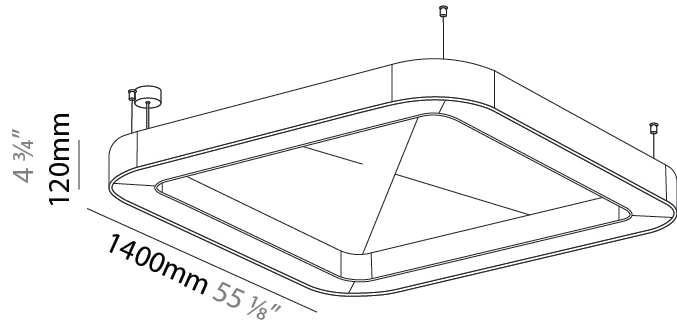

GENERAL

Series: Quantum Acoustic
Partner: Prolicht
Division: Architectural
Installation: Suspension
Product Type: Acoustic
Mounting Location: Ceiling
Light Distribution: Direct / Indirect

PHYSICAL

Shape: Round
Length (mm): 1400
Length (in): 55 7/8
Width (mm): 1400
Width (in): 55 7/8
Height (mm): 120
Height (in): 4 3/4

Diffuser: [PMMA - Opal / Micro-Prism](#)
Fixture Finish: [SSR / BKV / CWI / CRY / HAB / UFT / ITA / RUA / FTG / MYG / LOD / PUS / FRO / FUP / KIA / POP / BLS / SPG / MEY / GOH / CHC / COM / ABZ / JAG / OBR / MOS / ROR](#)

Acoustic Finish: [SFW / CYW / SEE / SYN / MTS / PMB / TTN / CYB / STO / DPE / BES / SHB / ARE / ANE / VRD / CRF](#)

Fixture Material: Aluminum
Primary Material: Acoustic
Cable Details: 2000mm / 78 3/4" or 6000mm / 236 1/4" Transparent Cable

ELECTRICAL

Lamp Type: LED (Zhaga Standard)
Input Wattage (W): 117.5
Total Output Wattage (W): 106.3
Dimming: [Tri-Mode (Non-Dimming and Phase Dimming (120Vac only) and 0-10V Dimming)](#)
Driver Included: Yes
Driver Location: Integrated
Driver Class: Class 2
Input Voltage (V): 120 - 277

LED

Color Temperature (°K): [2700 / 3000 / 3500 / 4000](#)
Max. Delivered Lumen (lm): Max 11338
Nominal Lumen (lm): Max 17519
CRI: >90 CRI
Lamp Life (hrs): 50000

OPTICAL

RATINGS AND CERTIFICATIONS

Certified By: CSA Certified to UL and CSA Standards
IP rating: IP20